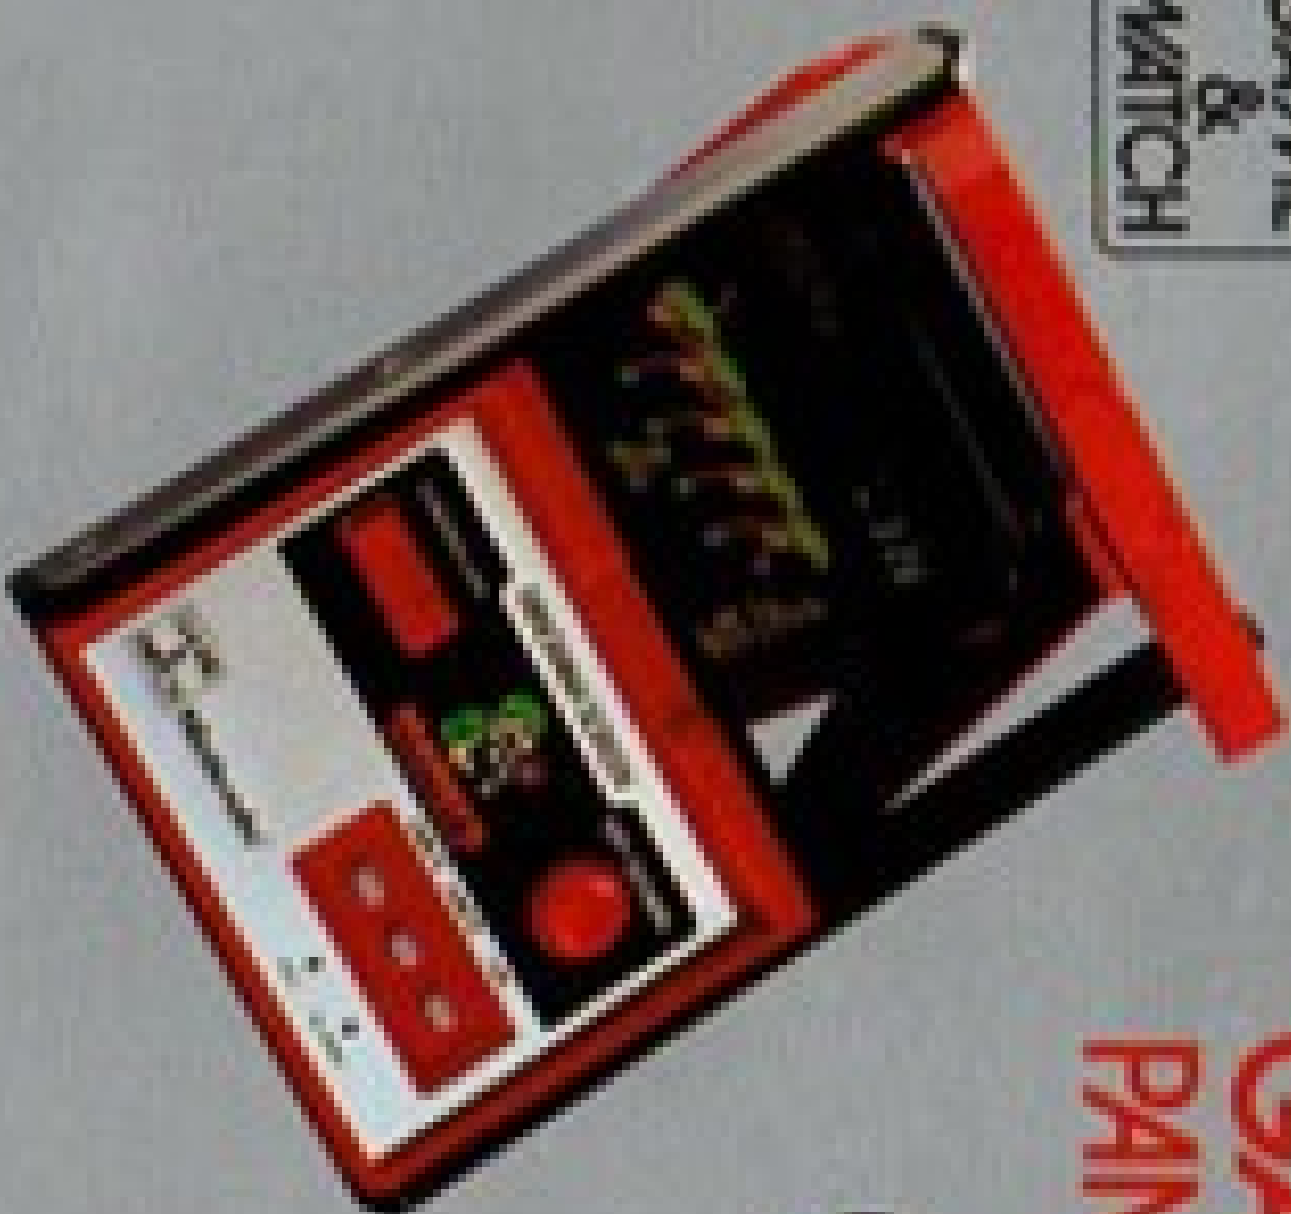

MultiScreened

GAME
&
WATCH

GAME & WATCH
PANORAMA SCREEN

MARIO'S
LOST LEVELS

Nintendo®

THE
H

GAME & WATCH PANORAMA SCREE

"BATTERED & BECULATED!"