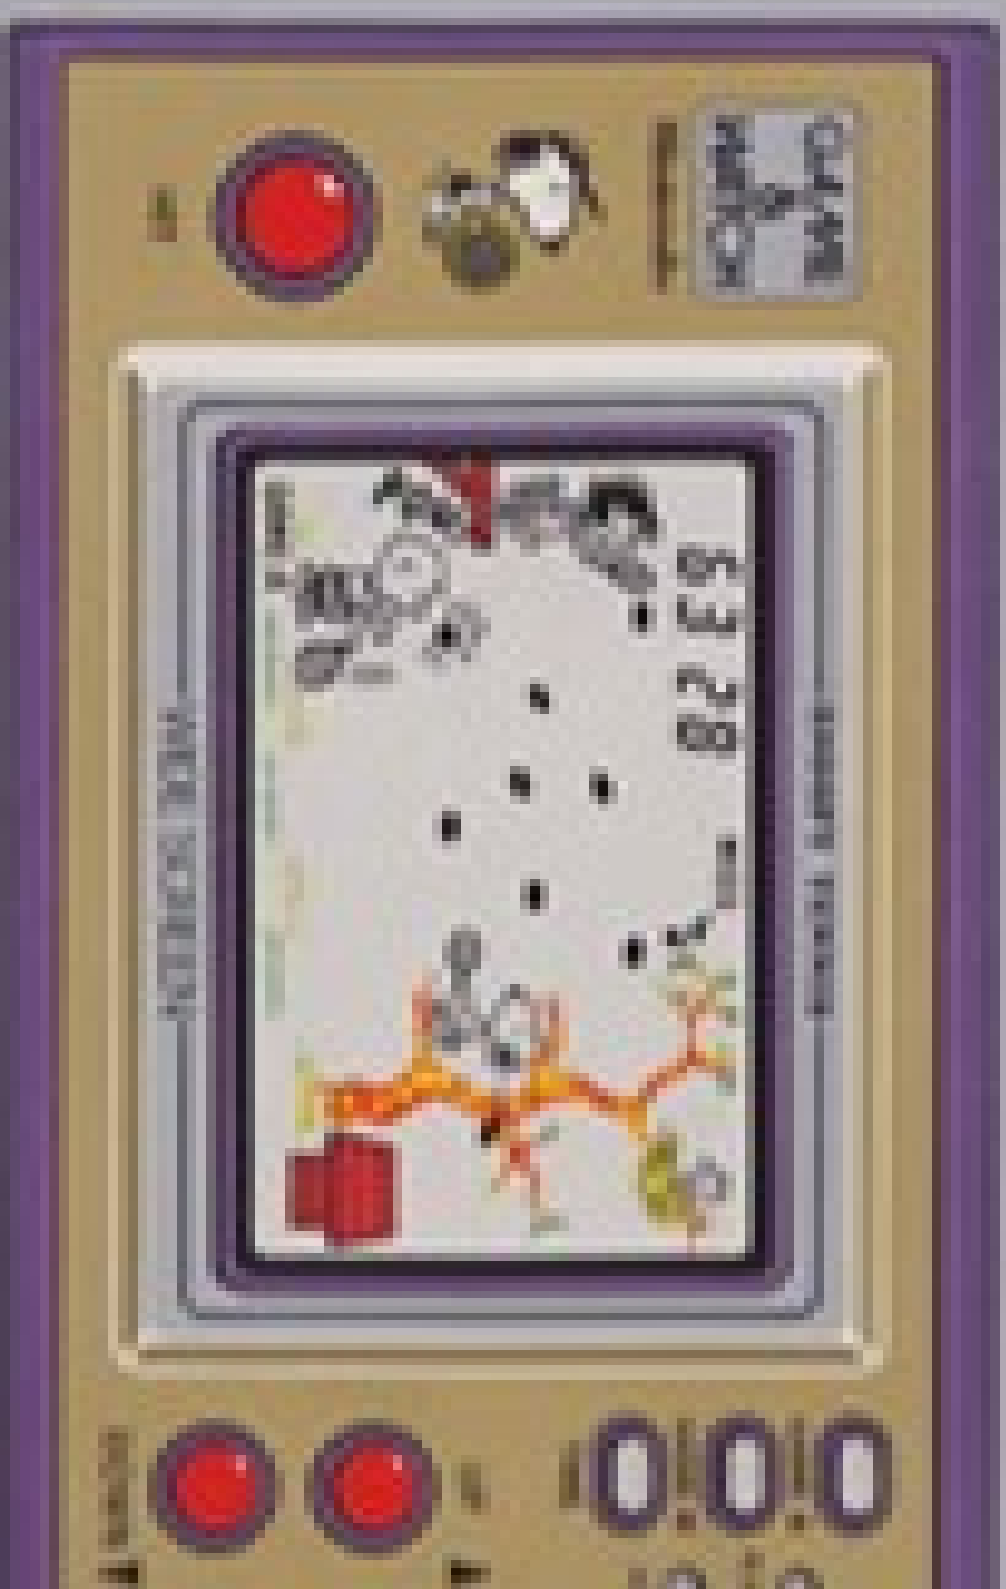

WIDE SCREEN

GAME
&
WATCH

COPT TENNIS

ALARM

MINI-RECORD